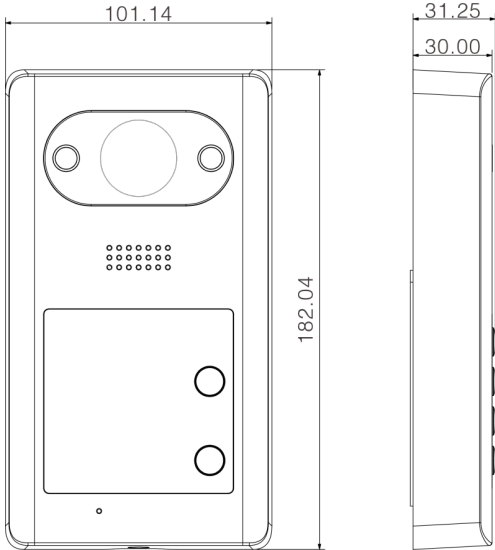

Interface

Door Control	1
Alarm In	2(1ch unlock button, 1ch feedback)
RS485	1

Network

Ethernet	10M/100Mbps Self-adaptive
Network Protocol	TCP/IP

Ethernet	10M/100Mbps Self-adaptive
----------	---------------------------

Network Protocol	TCP/IP
------------------	--------

General

Ingress Protection	IP65, IK08
Tamper Switch	1
Installation	Surface
Material	Aluminum
Power	DC 12V, PoE(802.3af)
Power Consumption	Standby ≤1W, Work ≤7W
Working Temperature	-40°C~+60°C
Relative Humidity	10%~90%RH
Dimensions	182.0mm×30.0mm×101.0mm
Weight	0.8Kg

Dimensions

View Area

Application