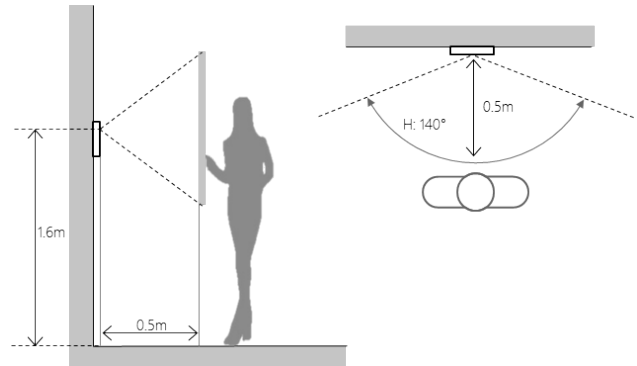

Network Protocol	TCP/IP
------------------	--------

General

Ingress Protection	IP65, IK08
Tamper Switch	1
Installation	Surface
Material	Aluminum
Power	DC 12V, PoE(802.3af)
Power Consumption	Standby ≤1W, Work ≤7W
Working Temperature	-40°C~+60°C
Relative Humidity	10%~90%RH
Dimensions	182.0mm×30.0mm×101.0mm
Weight	0.8Kg

Dimensions

View Area

Application